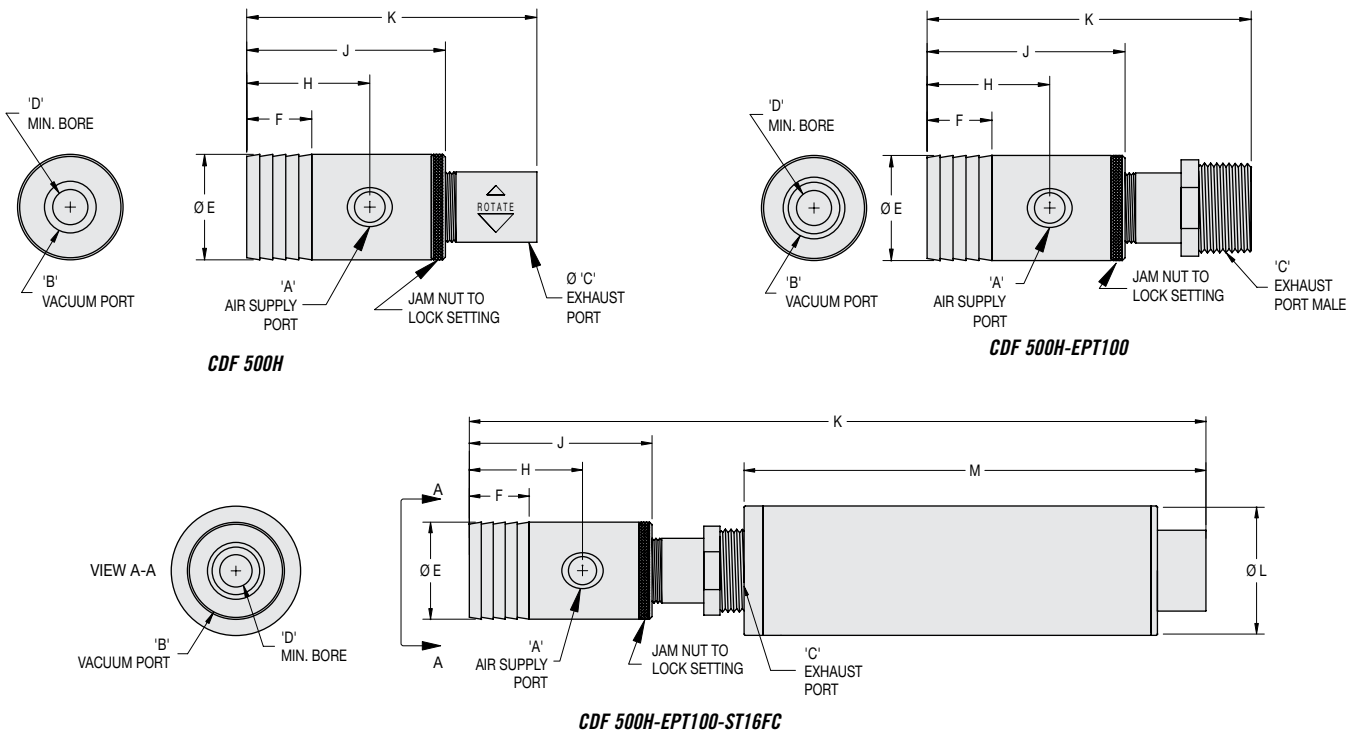

Standard Pump Dimensions: CDF Series (CDF 500H shown is representative sample of all CDF's)

Model #	CDF Series – Imperial Dimensions (in.)											Weight
	A	B	C	D	E	F	H	J	K	L	M	
CDF 200-EPT25	1/8 NPT F	–	1/4 NPT	0.25	1.25	–	0.44	1.13	2.10	–	–	2.1 oz
CDF 200-EPT25-ST4AX	1/8 NPT F	–	1/4 NPT	0.25	1.25	–	0.44	1.13	5.40	1.00	3.57	3.7 oz
CDF 200H-EPT25	1/8 NPT F	3/8 NPT F	1/4 NPT	0.25	1.25	0.76	1.21	1.87	2.85	–	–	3.1 oz
CDF 200H-EPT25-ST4AX	1/8 NPT F	3/8 NPT F	1/4 NPT	0.25	1.25	0.76	1.21	1.87	6.15	1.00	3.57	5.2 oz
CDF 375H	1/8 NPT F	3/8 NPT F	0.69	0.38	1.25	0.76	1.21	1.87	2.85	–	–	3.1 oz
CDF 375H-EPT38	1/8 NPT F	3/8 NPT F	3/8 NPT	0.38	1.25	0.76	1.21	1.87	2.85	–	–	3.1 oz
CDF 375H-EPT38-ST6BX	1/8 NPT F	3/8 NPT F	3/8 NPT	0.38	1.25	0.76	1.21	1.87	7.43	1.25	4.80	6.3 oz
CDF 500H	1/4 NPT F	1/2 NPT F	0.99	0.50	1.49	0.93	1.75	2.83	4.13	–	–	6.3 oz
CDF 500H-EPT100	1/4 NPT F	1/2 NPT F	1 NPT	0.50	1.49	0.93	1.75	2.83	4.63	–	–	7.3 oz
CDF 500H-EPT100-ST16FC	1/4 NPT F	1/2 NPT F	1 NPT	0.50	1.49	0.93	1.75	2.83	11.39	2.00	7.12	14.9 oz
CDF 750H	1/4 NPT F	1 NPT F	1.23	0.75	1.97	0.93	1.75	2.83	4.13	–	–	10.1 oz
CDF 750H-EPT107	1/4 NPT F	1 NPT F	1 NPT	0.75	1.97	0.93	1.75	2.83	5.02	–	–	10.9 oz
CDF 750H-EPT107-ST16FC	1/4 NPT F	1 NPT F	1 NPT	0.75	1.97	0.93	1.75	2.83	11.70	2.00	7.12	1 lb 2 oz
CDF 1000H	1/4 NPT F	1 1/4 NPT F	1.48	1.00	2.22	0.93	1.75	2.83	4.13	–	–	11.5 oz
CDF 1000H-EPT125	1/4 NPT F	1 1/4 NPT F	1 1/2 NPT	1.00	2.22	0.93	1.75	2.83	4.64	–	–	13.2 oz
CDF 1000H-EPT125-ST24FC	1/4 NPT F	1 1/4 NPT F	1 1/2 NPT	1.00	2.22	0.93	1.75	2.83	12.00	2.00	7.85	1 lb 5 oz
CDF 1500H	3/8 NPT F	2 NPT F	1.99	1.50	2.72	0.93	1.75	2.83	4.13	–	–	13.3 oz
CDF 1500H-EPT200	3/8 NPT F	2 NPT F	2 NPT	1.50	2.72	0.93	1.75	2.83	4.76	–	–	1 lb
CDF 1500H-ST2020	3/8 NPT F	2 NPT F	Slip fit	1.50	2.72	0.93	1.75	2.83	17.00	3.46	13.62	1 lb 8 oz
CDF 2000H	3/8 NPT F	2 1/2 NPT F	2.49	2.00	3.22	0.93	1.75	2.83	4.13	–	–	1 lb 0.5 oz