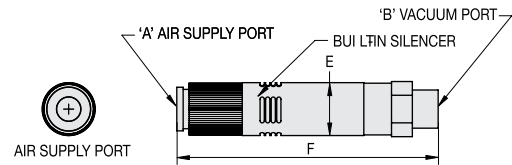

I-MPVG-I-18M

Specifications:

Weight: I-MPVG-I-35H 0.88 oz [22g]
I-MPVG-I-85H 1.36 oz [38g]
Noise Level: 74 dB

Specifications:

Weight: I-MPVG-I-35H-18M 0.88 oz [22g]
I-MPVG-I-85H-18M 1.36 oz [38g]
Noise Level: 74 dB

Model #	Imperial Dimensions (in.)			
	A	B	E	F
I-MPVG-I-35H	6 mm PTC	6 mm PTC	0.52	2.58
I-MPVG-I-85H			0.62	2.91
Model #	Metric Dimensions (mm)			
	A	B	E	F
I-MPVG-I-35H	6 mm PTC	6 mm PTC	13.0	66.0
I-MPVG-I-85H			16.0	74.0

Model #	Imperial Dimensions (in.)			
	A	B	E	F
I-MPVG-I-35H-18M	6 mm PTC	G 1/8	0.52	2.58
I-MPVG-I-85H-18M			0.62	2.91
Model #	Metric Dimensions (mm)			
	A	B	E	F
I-MPVG-I-35H-18M	6 mm PTC	G 1/8	13.0	66.0
I-MPVG-I-85H-18M			16.0	74.0