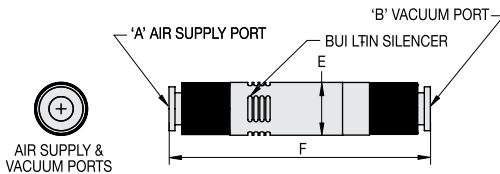

I-MPVG-I- (35, 85) (H)

I-MPVG-I