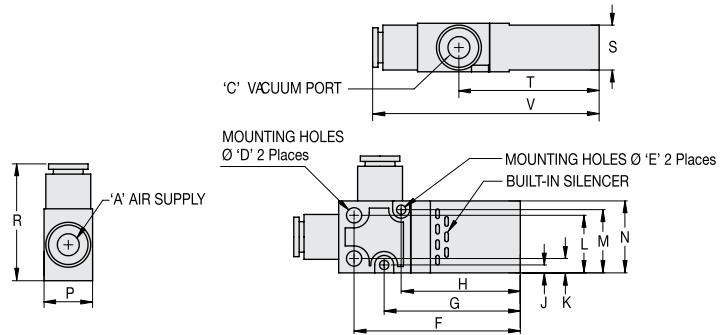

I-MPVG-T-85 (H)

Specifications:

Weight: I-MPVG-T-85H 1.52 oz [44g]
Noise Level: N/A: Exhaust is vented

Model #	Imperial Dimensions (in.)									
	A	B	C	D	E	F	G	H	J	K
I-MPVG-T-85H	6 mm PTC	6 mm PTC	8 mm PTC	0.14	1.73	1.18	0.73	1.39	0.59	2.91
Model #	Metric Dimensions (mm)									
	A	B	C	D	E	F	G	H	J	K
I-MPVG-T-85H	6 mm PTC	6 mm PTC	8mm PTC	3.5	43.9	30.1	18.4	35.4	15.0	74.0

Model #	Imperial Dimensions (in.)			
	A	B	E	F
I-MPVG-I-35H	6 mm PTC	6 mm PTC	0.52	2.58
I-MPVG-I-85H			0.62	2.91
Model #	Metric Dimensions (mm)			
	A	B	E	F
I-MPVG-I-35H	6 mm PTC	6 mm PTC	13.0	66.0
I-MPVG-I-85H			16.0	74.0

Model #	Imperial Dimensions (in.)			
	A	B	E	F
I-MPVG-I-35H-18M	6 mm PTC	G 1/8	0.52	2.58
I-MPVG-I-85H-18M			0.62	2.91
Model #	Metric Dimensions (mm)			
	A	B	E	F
I-MPVG-I-35H-18M	6 mm PTC	G 1/8	13.0	66.0
I-MPVG-I-85H-18M			16.0	74.0

I-MPVG-B- (55, 95) (H)

Specifications:

Weight: I-MPVG-B-55H 0.64 oz [18g]
 I-MPVG-B-95H 1.92 oz [55g]
Noise Level: 74 dB

Model #	Imperial Dimensions (in.)																
	A	C	D	E	F	G	H	J	K	L	M	N	P	R	S	T	V
I-MPVG-B-55H	6 mm PTC	6 mm PTC	0.17	0.10	1.82	1.49	1.30	0.09	0.16	0.63	0.69	0.79	0.53	1.28	0.49	1.54	2.48
I-MPVG-B-95H	6 mm PTC	6 mm PTC	0.17	0.10	1.82	1.49	1.30	0.09	0.16	0.63	0.69	0.79	0.53	1.28	0.49	1.54	2.48
Model #	Metric Dimensions (mm)																
	A	C	D	E	F	G	H	J	K	L	M	N	P	R	S	T	V
I-MPVG-B-55H	6 mm PTC	6 mm PTC	4.0	3.0	46.0	38.0	33.0	2.0	4.0	16.0	18.0	20.0	14.0	33.0	13.0	39.0	63.0
I-MPVG-B-95H	6 mm PTC	6 mm PTC	4.0	3.0	46.0	38.0	33.0	2.0	4.0	16.0	18.0	20.0	14.0	33.0	13.0	39.0	63.0