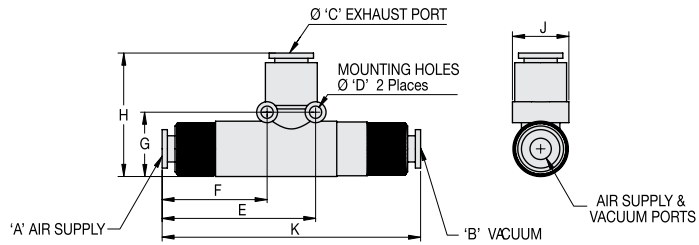

I-MPVG-T-85 (H)

Specifications:

Weight: I-MPVG-T-85H 1.52 oz [44g]
Noise Level: N/A: Exhaust is vented

Model #	Imperial Dimensions (in.)									
	A	B	C	D	E	F	G	H	J	K
I-MPVG-T-85H	6 mm PTC	6 mm PTC	8 mm PTC	0.14	1.73	1.18	0.73	1.39	0.59	2.91
Model #	Metric Dimensions (mm)									
	A	B	C	D	E	F	G	H	J	K
I-MPVG-T-85H	6 mm PTC	6 mm PTC	8mm PTC	3.5	43.9	30.1	18.4	35.4	15.0	74.0

Model #	Imperial Dimensions (in.)			
	A	B	E	F
I-MPVG-I-35H	6 mm PTC	6 mm PTC	0.52	2.58
I-MPVG-I-85H			0.62	2.91
Model #	Metric Dimensions (mm)			
	A	B	E	F
I-MPVG-I-35H	6 mm PTC	6 mm PTC	13.0	66.0
I-MPVG-I-85H			16.0	74.0

Model #	Imperial Dimensions (in.)			
	A	B	E	F
I-MPVG-I-35H-18M	6 mm PTC	G 1/8	0.52	2.58
I-MPVG-I-85H-18M			0.62	2.91
Model #	Metric Dimensions (mm)			
	A	B	E	F
I-MPVG-I-35H-18M	6 mm PTC	G 1/8	13.0	66.0
I-MPVG-I-85H-18M			16.0	74.0

I-MPVG-B- (55, 95) (H)

Specifications:

Weight: I-MPVG-B-55H 0.64 oz [18g]
 I-MPVG-B-95H 1.92 oz [55g]
Noise Level: 74 dB

Model #	Imperial Dimensions (in.)																
	A	C	D	E	F	G	H	J	K	L	M	N	P	R	S	T	V
I-MPVG-B-55H	6 mm PTC	6 mm PTC	0.17	0.10	1.82	1.49	1.30	0.09	0.16	0.63	0.69	0.79	0.53	1.28	0.49	1.54	2.48
I-MPVG-B-95H	6 mm PTC	6 mm PTC	0.17	0.10	1.82	1.49	1.30	0.09	0.16	0.63	0.69	0.79	0.53	1.28	0.49	1.54	2.48
Model #	Metric Dimensions (mm)																
	A	C	D	E	F	G	H	J	K	L	M	N	P	R	S	T	V
I-MPVG-B-55H	6 mm PTC	6 mm PTC	4.0	3.0	46.0	38.0	33.0	2.0	4.0	16.0	18.0	20.0	14.0	33.0	13.0	39.0	63.0
I-MPVG-B-95H	6 mm PTC	6 mm PTC	4.0	3.0	46.0	38.0	33.0	2.0	4.0	16.0	18.0	20.0	14.0	33.0	13.0	39.0	63.0